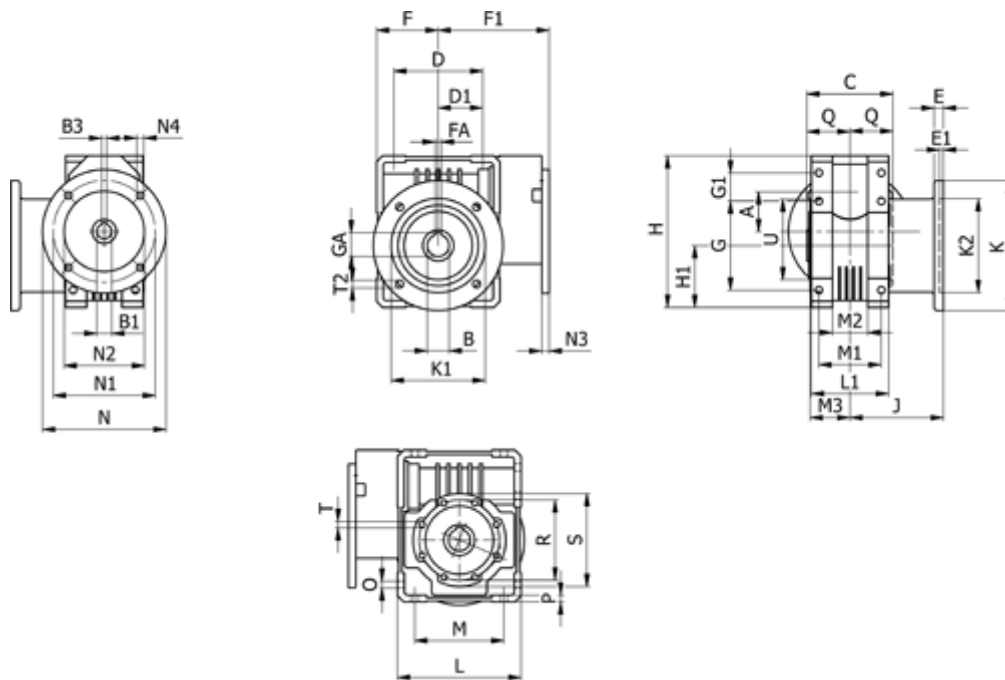

Data Sheet

Article number: 392107504543010

Description: Worm gear
WR 75-UF2-45-80B5, without lubrication

Measures

A = 75.00	E = 12	H = 220.5	M = 102	N4 = M10x13	U = 90
B = 30	E1 = 5	H1 = 87.0	M1 = 165	O = 10.5	
B1 E7 = 19	F = 87	J = 111.0	M2 = 130	P = 9	
B2 = 21.8	F1 = 164	K = 200	M3 = 12	Q = 40	
B3 H9 = 6	FA = 8	K1 = 165	N = 200	R = 110	
C = 127	G = 126	K2 = 130	N1 = 165	S = 125	
D = 109.5	G1 = 46.5	L = 59	N2 = 130	T = M8x14	
D1 = 46.5	GA = 33.3	L1 = 126	N3 = 12.0	T2 = 12.5	